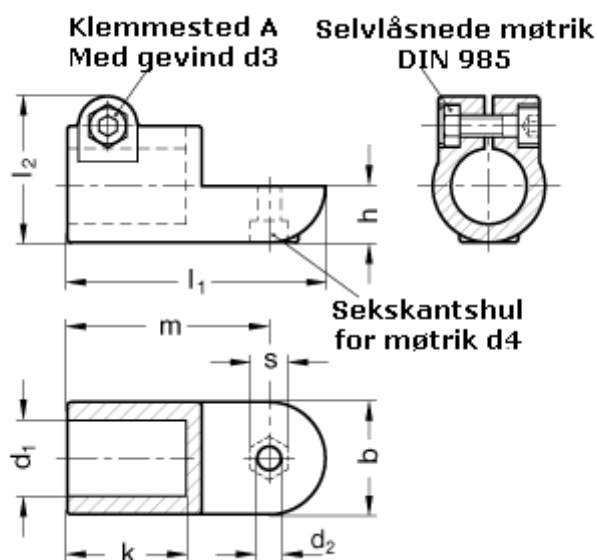

Article number: 20276B40OZ2BL

Description: E+G Swivel clamp connector
GN276-B40-OZ-2-BL

Measures

$b = 65$	$m = 115$
$d_1 = B40$	$s = 17$
$d_2 = 10.2$	
$d_3 = M10$	
$d_4 = M10$	
$k = 74.0$	
$l_1 = 148$	
$l_2 = 77.5$	